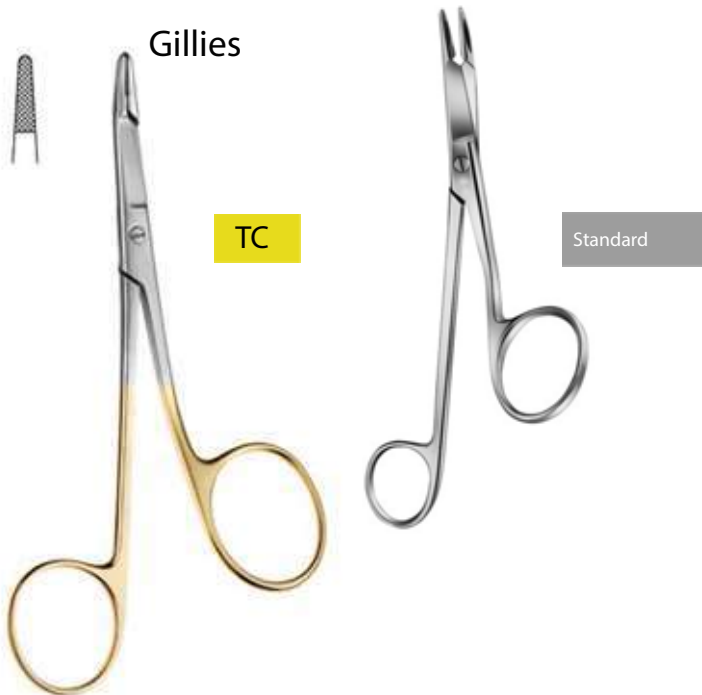

Crile Wood

Mayo Hegar

Size	TC	Standard
15 cm	HMI-PS-1209	HMI-PS-1213
18 cm	HMI-PS-1210	HMI-PS-1214
20 cm	HMI-PS-1211	HMI-PS-1215
22 cm	HMI-PS-1212	HMI-PS-1216

Size	TC	Standard
14 cm	HMI-PS-1217	HMI-PS-1222
16 cm	HMI-PS-1218	HMI-PS-1223
18 cm	HMI-PS-1219	HMI-PS-1224
20 cm	HMI-PS-1220	HMI-PS-1225
24 cm	HMI-PS-1221	HMI-PS-1225a

Gillies

Olsen Hegar

Size	TC	Standard
16 cm	HMI-PS-1226a	HMI-PS-1226

Size	TC	Standard
14 cm	HMI-PS-1227	HMI-PS-1229
18 cm	HMI-PS-1228	HMI-PS-1230