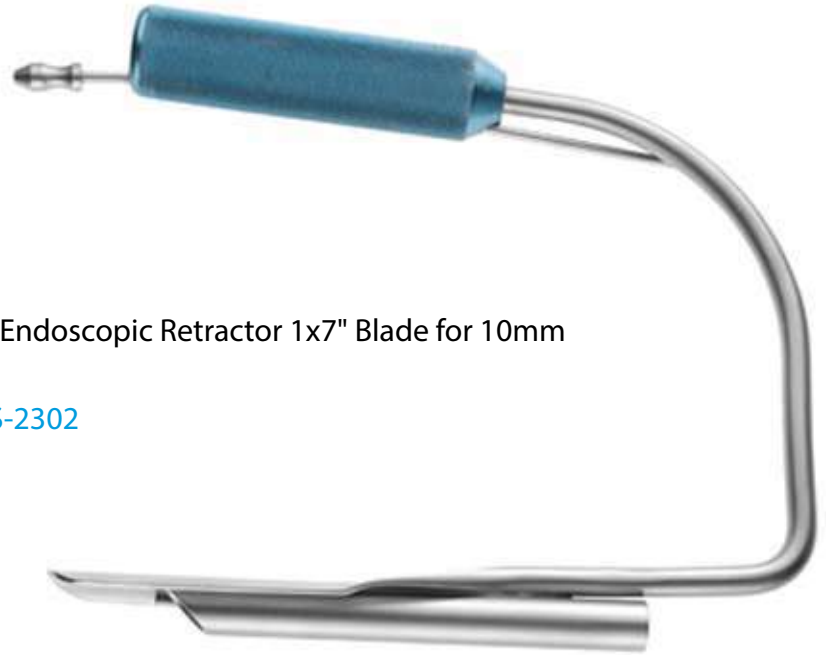

HMI-PS-2202

Aufricht Retractor  
45mm Blade 16cm

HMI-PS-2203

Freeman Flap Retractor  
Fiber Optic, 8" 13mm Wide

HMI-PS-2204

Deaver Retractor Fiber Optic

Marx breast retractor,  
 27cm: 30 x 125mm

HMI-PS-2301