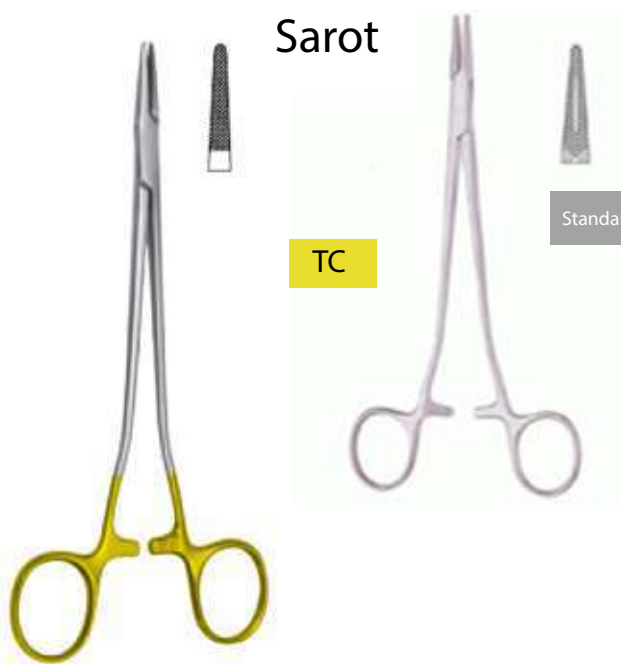

Sarot

TC

Standard

Size	TC	Standard
18 cm	HMI-PS-1240	HMI-PS-1241