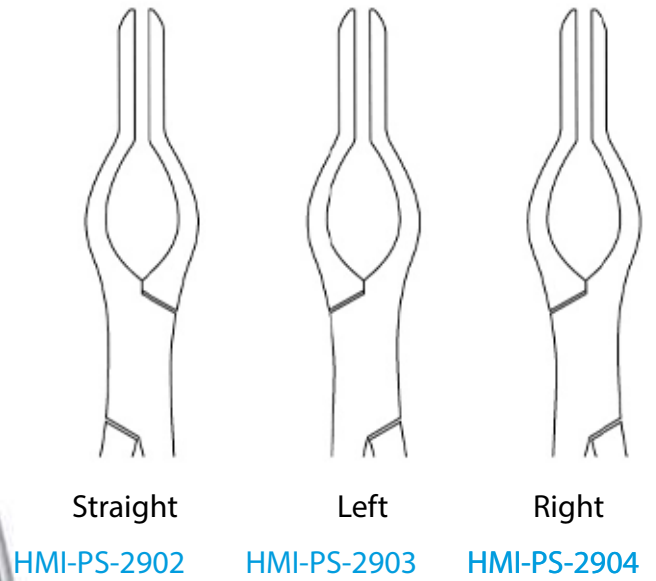

HMI-PS-2711

Periosteal Dissector/Elevator  
S-Shaped 9mm wide

HMI-PS-2712

Scalp Elevator 25cm  
Curved 12mm wide

HMI-PS-2713

Temporal Line Dissector  
23.5cm Straight 10mm wide

HMI-PS-2714

Zygomatic Arch Elevator  
22.5cm Straight 5mm wide

Collin Mallet 20cm  
 30mm - 220 g  
 HMI-PS-2801

Hajek Mallet 21.5cm  
 27mm - 140 g  
 HMI-PS-2802

Lucae Mallet 21.5cm  
 19mm - 230 g  
 HMI-PS-2803

Mead Mallet 18cm  
 26mm - 320 g  
 HMI-PS-2804

Plastic Facing Mallet  
 18cm 26mm - 320 g  
 HMI-PS-2805

Fiber Mallet 25cm  
 35mm - 150 g  
 HMI-PS-2806

**HMI-PS-2901**  
**Asch Septum Straightening Forceps 22cm**

**Straight**      **Left**      **Right**  
**HMI-PS-2902**      **HMI-PS-2903**      **HMI-PS-2904**  
**Cottle Walsham 23cm**